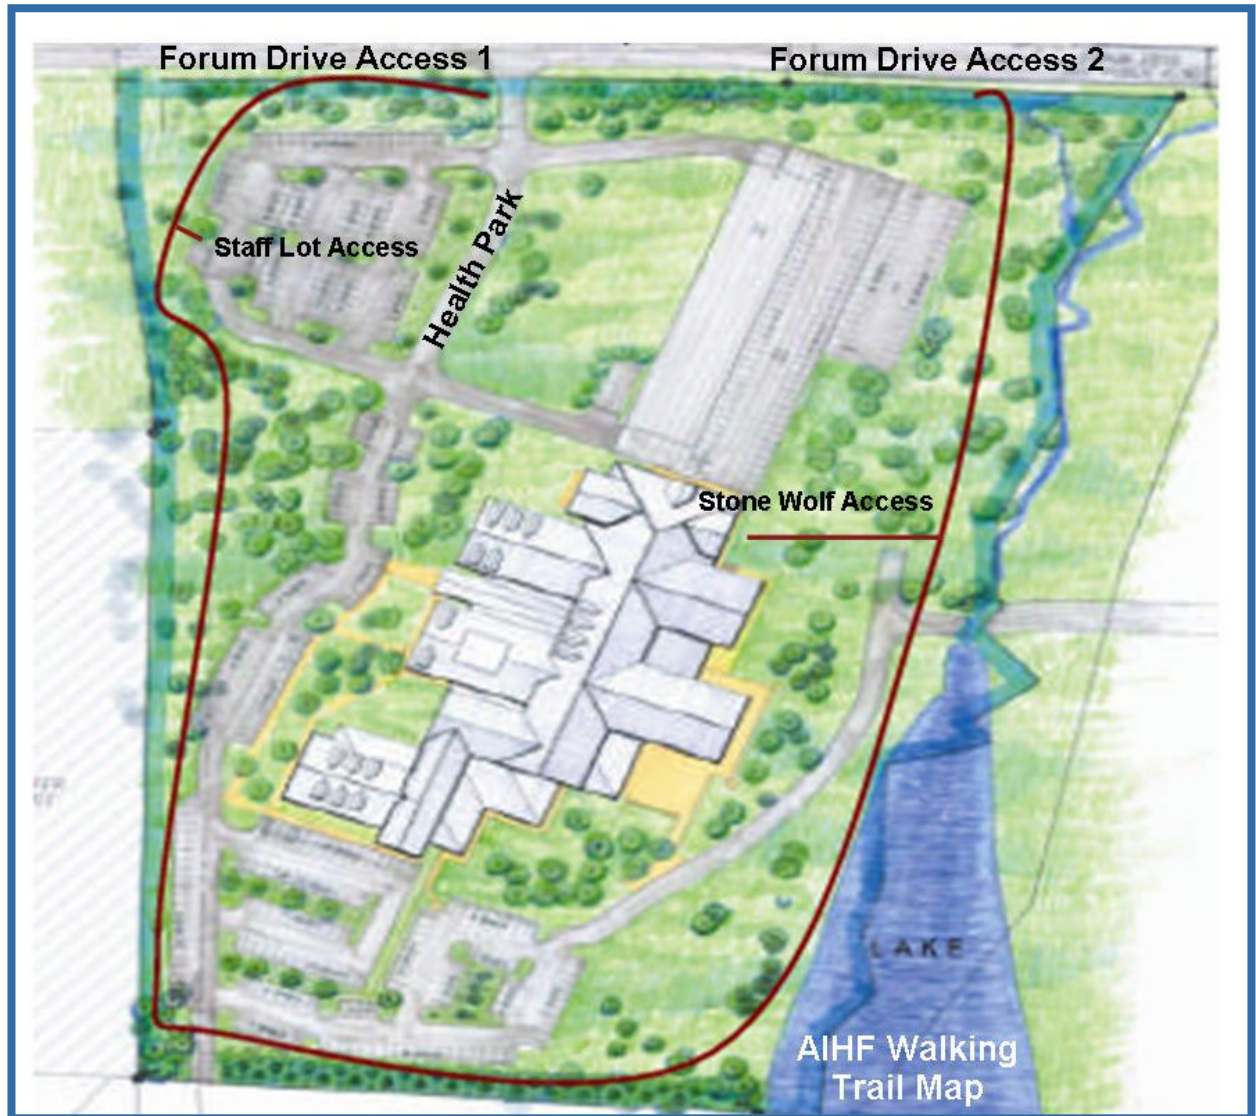

AMERICAN INSTITUTE
OF HEALTHCARE & FITNESS

AIHF WALKING TRAIL MAP

The AIHF Walking Trail is open daily from sunrise to sunset. We hope you enjoy your walk and the natural surroundings of AIHF!

8300 Health Park | Raleigh, NC 27615 | www.aihf.net